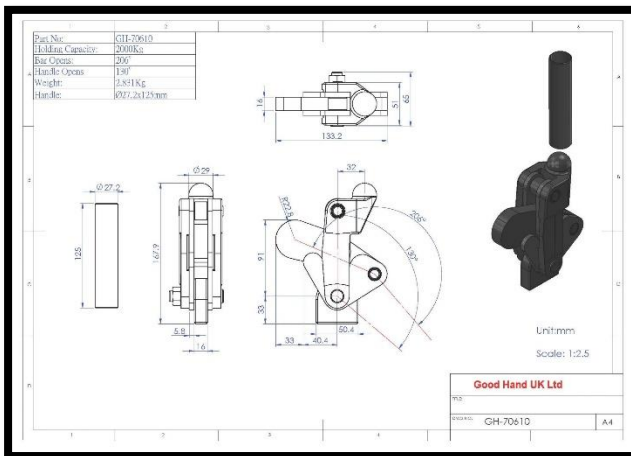

Heavy Duty Vertical Toggle Clamp Part No. GH-70610

Product Description

Heavy Duty Toggle Clamp Swivel Base Solid
Arm Size 2000daN

Key Features

Overall Height: 167.9mm
Underarm Height: 33mm
Arm Length: 33mm
Holding Force: 2000daN

Other Features

Arm Opens: 206°
Handle Opens: 130°
Weight: 2.83Kg

Material

Toggle Clamp: Cast Iron
Spindle: Cast Iron
Handle: Cast Iron
Flanged Washers:

Whats In The Bag?

Toggle Clamp: GH-70610
Spindle:
2x Flanged Washers: