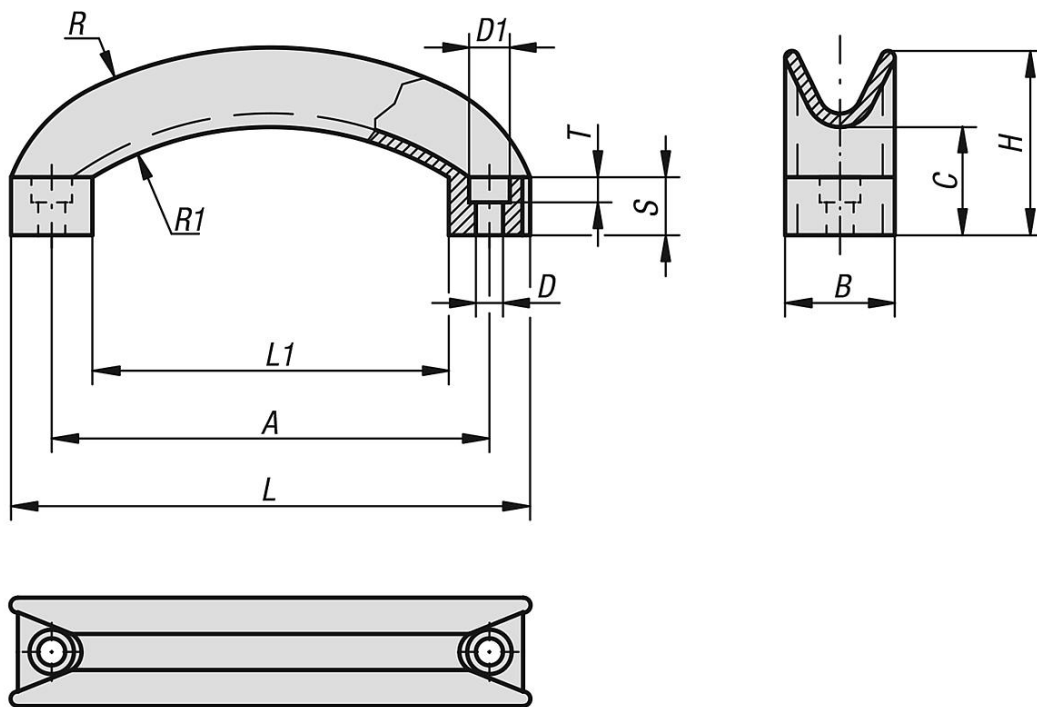

Pull handles arch

Item description/product images

Description

Material:
Black grey thermoplastic.

Assembly:
From the front.

Drawings

Overview of items

Pull handles arch

Order No.	A	B	C	D	D1	H	L	L1	R	R1	S	T	Load capacity N
K0194.11406	114	28	29	6,5	10,5	48	134	92	117	79	15	6,5	1000