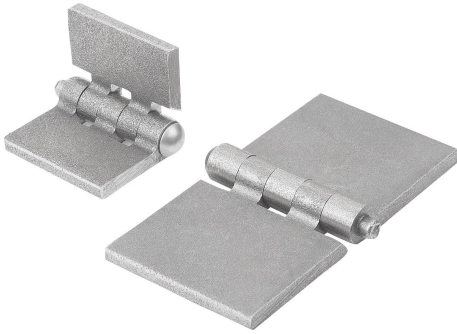

Hinges weldable

Item description/product images

Description

Material:
Steel.

Version:
Bright.

Note:
The hinges are made of weldable profile steel.

Drawings

Overview of items

Weldable hinges

Order No.	A	A3	A4	B	D	H
K1140.04030040	80	40	40	30	4	3
K1140.04040040	80	40	40	40	4	3
K1140.06040030	60	30	30	40	6	5
K1140.06040060	120	60	60	40	6	5
K1140.06050060	120	60	60	50	6	5
K1140.06060060	120	60	60	60	6	5
K1140.08060080	160	80	80	60	8	6