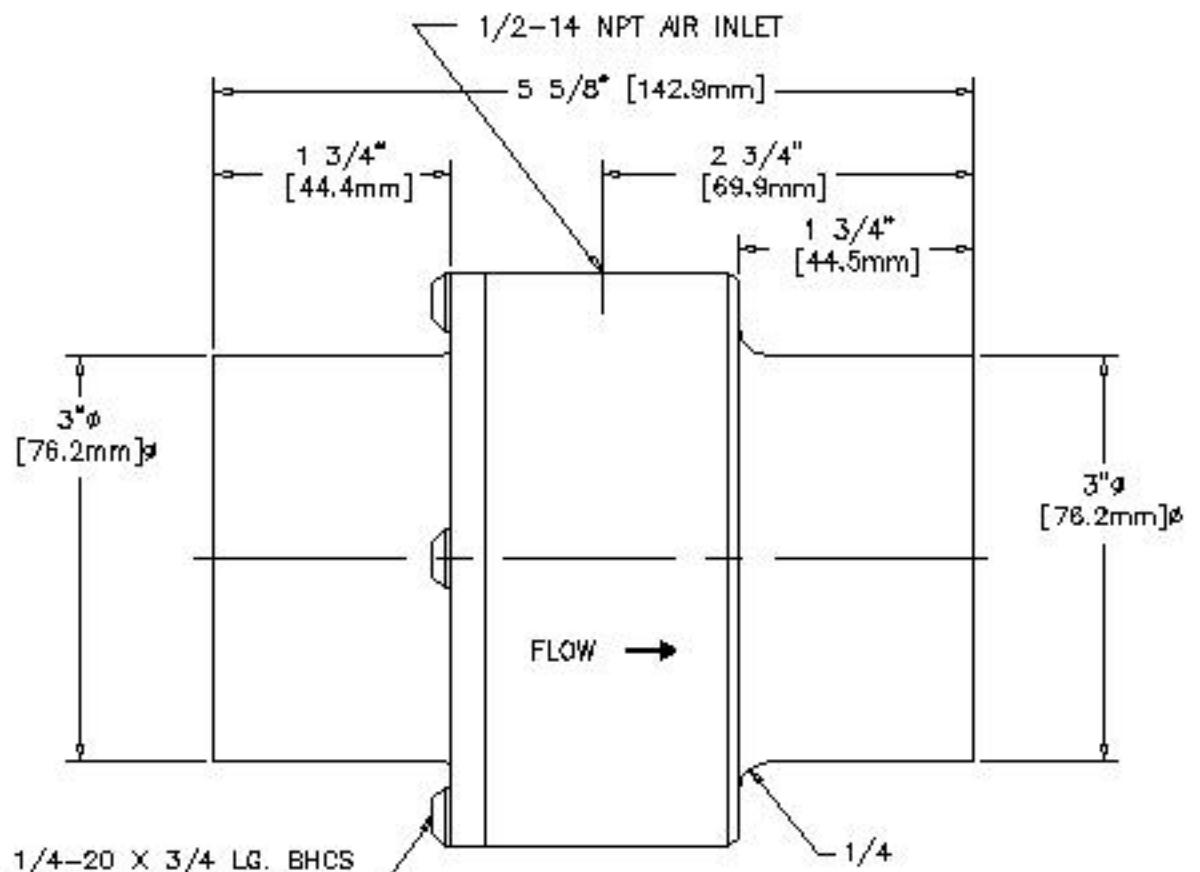

END VIEW

1/4-20 X 3/4 LG. BHCS  
(4) PLACES EQUALLY SPACED  
ON A 3-13/16" BOLT CIRCLE

SIDE VIEW

COPYRIGHT 1999 — EXAIR CORPORATION

<b>EXAIR CORPORATION</b>		
TITLE 3" ALUM. LINE VAC		
DATE 4/8/98	DRAWING NUMBER DIM-6086	SCALE 1:1