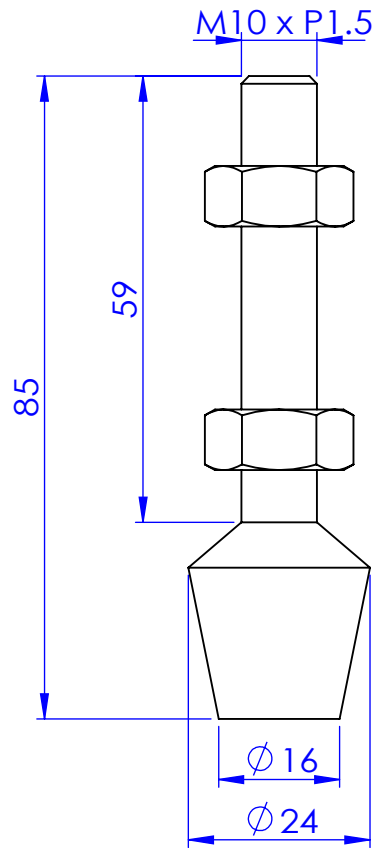

Cushion Tipped Spindles Bonded

Unit: mm

Scale: 1:1

 **Good Hand Enterprise Co., Ltd**

TITLE:

DWG NO. GH-FC-108515

A4