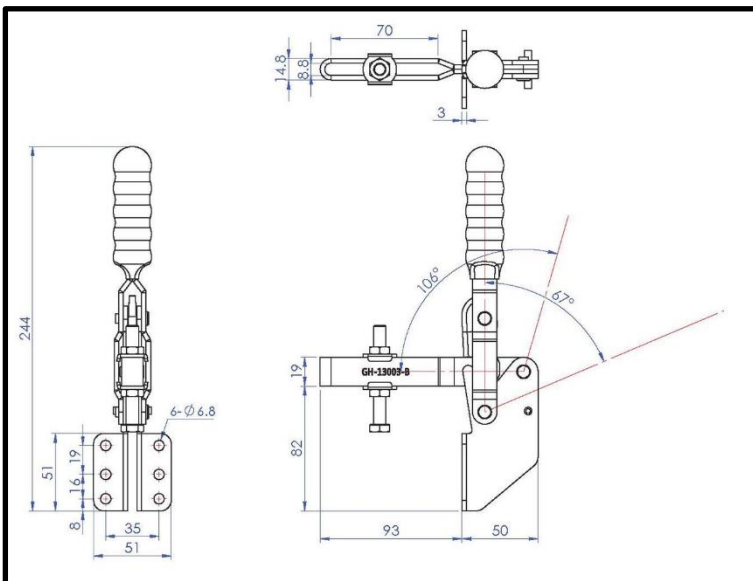

Vertical Toggle Clamp

Part No. GH-13003-B

GH GoodHand UK

Product Description

Vertical Toggle Clamp Side
Mounting Slotted Arm Size 300Kg

Key Features

Overall Height: 244mm
Underarm Height: 82mm
Arm Length: 93mm
Holding Force: 300Kg

Other Features

Arm Opens: 106°
Handle Opens: 67°
Weight: 0.6Kg

Material

Clamp: Zinc Plated Mild Steel
Spindle: Zinc Plated Mild Steel
Handle: uPVC

What's In The Bag?

GH-13003-B: Toggle Clamp
SA-086012: M8x60mm Zinc Plated Steel
Spindle With Nuts