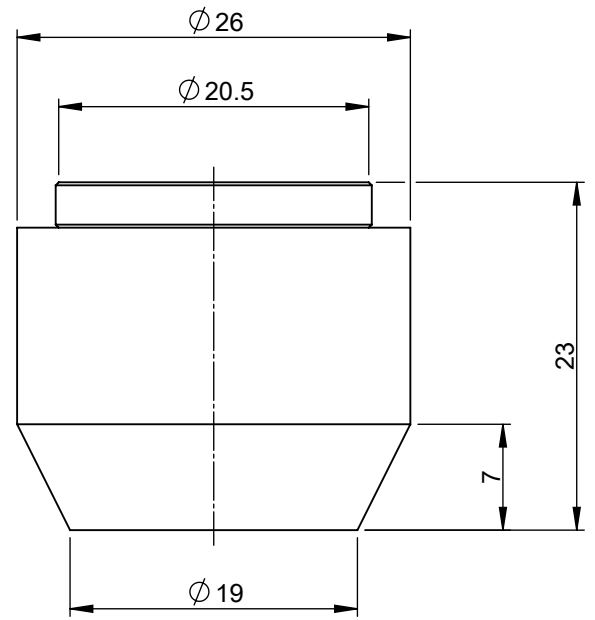

C

C

D

D

Drawing Scale:2:1
Unit:mm

Good Hand UK Ltd

TITLE:	
DWG NO.	A4
NP-12	

1 2 3 4 5 6