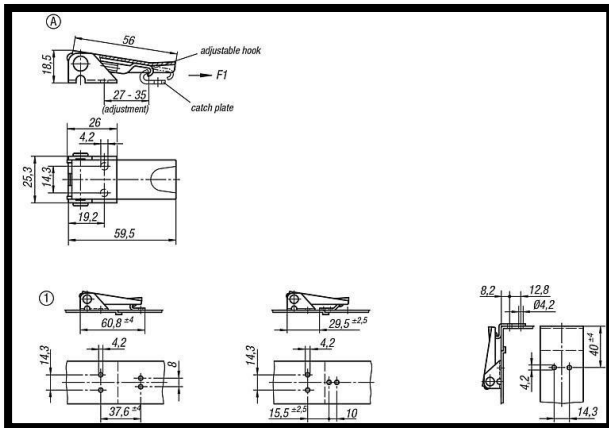

Light Duty Over Centre Adjustable
Toggle Latch
Part No. GH-47.1420602

Product Description

Adjustable Screw Latch In Steel No Lock
Length 59mm

Key Features

Overall Length: 59mm
Load Capacity: 100daN

Other Features

Weight: 0.049Kg

Material

Toggle Latch: Stainless Steel

What's In The Bag?

Toggle Latch: GH-47.1420602
Latch Plate:

goodhanduk.co.uk

01908 221 151