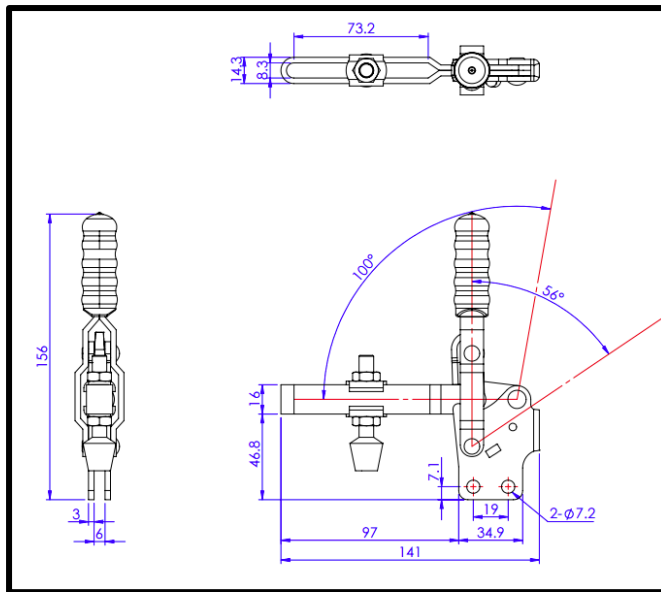

Vertical Toggle Clamp

Part No. GH-12137

Product Description

Vertical Toggle Clamp Straight
Base Long Slotted Arm Size 227Kg

Key Features

Overall Height: 156mm
Underarm Height: 46.8mm
Arm Length: 97mm
Holding Force: 227Kg

Other Features

Arm Opens: 100°
Handle Opens: 56°
Weight: 0.37Kg

Material

Clamp: Zinc Plated Mild Steel
Spindle: Neoprene Tipped Steel
Handle: uPVC

What's In The Bag?

GH-12137: Toggle Clamp
FC-086312: M8x63mm Neoprene Tipped Steel
Spindle With Nuts
2x FW-516: Flanged Washers for M8 Spindle