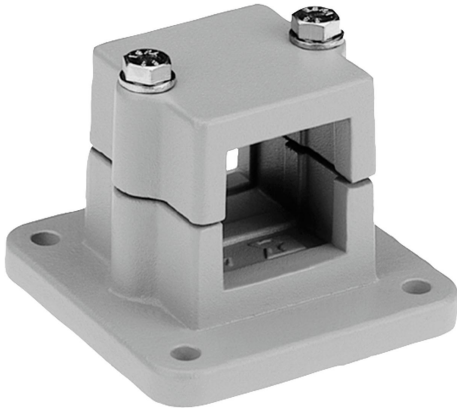

Tube clamps flange aluminium

Item description/product images

Description

Material:

Cast aluminium.
Screws and nuts steel.

Version:

Vibratory ground.
Screws and nuts electro zinc-plated.

On request:

Lever for locking and other sizes for square tube.

Accessory:

- Round and square tubes K0493

Tube clamps flange aluminium

Item description/product images

Drawings

Overview of items

Tube clamps flange, aluminium

Order No.	A	B	C	D	E	G	H	K	L	M	N	R	S
K0480.5225	25,3	7	30	45	45	75	57	62	52,5	75	10	46	M8x50
K0480.5230	30,3	7	30	45	45	75	57	62	52,5	75	10	46	M8x50

Tube clamps flange aluminium**Overview of items**

Order No.	A	B	C	D	E	G	H	K	L	M	N	R	S
K0480.5240	40,4	9	40	60	60	100	76	75	70	100	10	57	M8x70