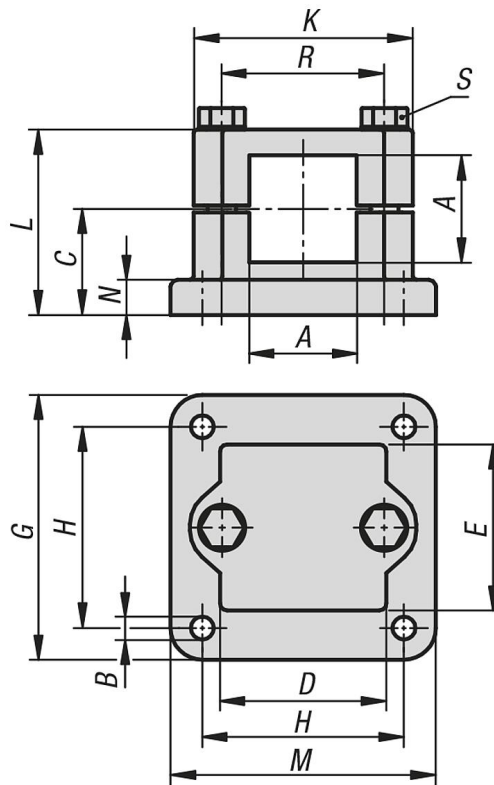

Tube clamps flange aluminium

Item description/product images

Description

Material:

Cast aluminium.
Screws and nuts steel.

Version:

Vibratory ground.
Screws and nuts electro zinc-plated.

On request:

Lever for locking and other sizes for square tube.

Accessory:

- Round and square tubes K0493

Tube clamps flange aluminium

Item description/product images

Drawings

Overview of items

Tube clamps flange, aluminium

Order No.	A	B	C	D	E	G	H	K	L	M	N	R	S
K0480.5225	25,3	7	30	45	45	75	57	62	52,5	75	10	46	M8x50
K0480.5230	30,3	7	30	45	45	75	57	62	52,5	75	10	46	M8x50

Tube clamps flange aluminium**Overview of items**

Order No.	A	B	C	D	E	G	H	K	L	M	N	R	S
K0480.5240	40,4	9	40	60	60	100	76	75	70	100	10	57	M8x70