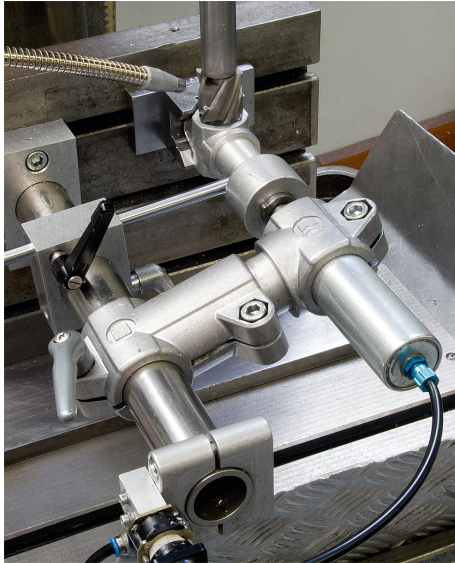

Tube clamps flange aluminium

Item description/product images

Description

Material:

Cast aluminium.
Screws and nuts steel.

Version:

Vibratory ground.
Screws and nuts electro zinc-plated.

On request:

Lever for locking and other sizes for square tube.

Accessory:

- Round and square tubes K0493

Tube clamps flange aluminium

Item description/product images

Drawings

Overview of items

Tube clamps flange, aluminium

Order No.	A	B	C	D	E	G	H	K	L	M	N	R	S
K0480.5225	25,3	7	30	45	45	75	57	62	52,5	75	10	46	M8x50
K0480.5230	30,3	7	30	45	45	75	57	62	52,5	75	10	46	M8x50

Tube clamps flange aluminium**Overview of items**

Order No.	A	B	C	D	E	G	H	K	L	M	N	R	S
K0480.5240	40,4	9	40	60	60	100	76	75	70	100	10	57	M8x70