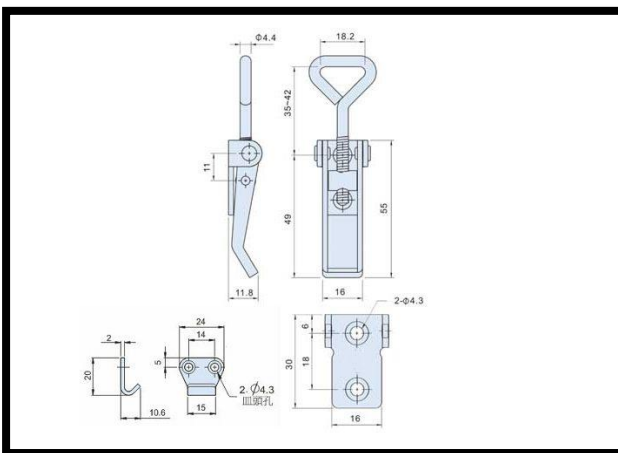

Adjustable Length Toggle Latch Part No. CT-0212

Product Description

Adjustable Latch With Catch Plate Zinc Plated L=84-91mm

Key Features

Overall Length: 84-91mm
Load Capacity: 70daN

Other Features

Weight: 0.045Kg

Material

Toggle Latch: Zinc Plated Steel

What's In The Bag?

Toggle Latch: CT-0212
Latch Plate: CT-0210-2

goodhanduk.co.uk

01908 221 151