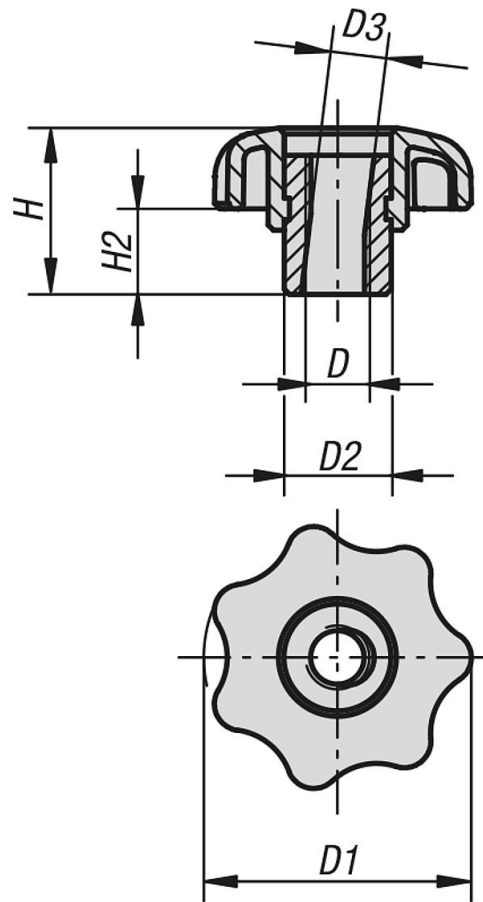

Star grips quick-acting

Item description/product images

Description

Material:

Black thermoplastic.

Bush steel.

Version:

Bush trivalent blue passivated

Note:

Quick-acting star grips can be used on all fixtures that do not require a high clamping force.

Tilt the grip to slide on, then straighten it to engage the threads.

Drawing reference:

X: The stud should be several mm longer than height "H1"

Overview of items

Star grips quick-acting

Order No.	D	D1	D2	D3	H	H2
K0156.05	M5	25	10	5,2	16,6	9
K0156.06	M6	32	13,5	6,2	20,6	11
K0156.08	M8	40	13,5	8,3	24,5	13
K0156.10	M10	50	19	10,3	31,2	17
K0156.12	M12	63	19	12,7	39,3	21