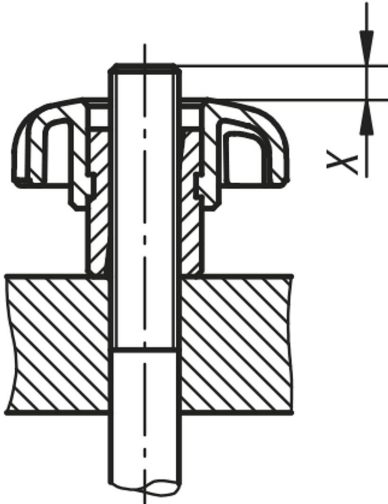

Star grips quick-acting

Item description/product images

Description

Material:

Black thermoplastic.

Bush steel.

Version:

Bush trivalent blue passivated

Note:

Quick-acting star grips can be used on all fixtures that do not require a high clamping force.

Tilt the grip to slide on, then straighten it to engage the threads.

Drawing reference:

X: The stud should be several mm longer than height "H1"

Overview of items

Star grips quick-acting

Order No.	D	D1	D2	D3	H	H2
K0156.05	M5	25	10	5,2	16,6	9
K0156.06	M6	32	13,5	6,2	20,6	11
K0156.08	M8	40	13,5	8,3	24,5	13
K0156.10	M10	50	19	10,3	31,2	17
K0156.12	M12	63	19	12,7	39,3	21