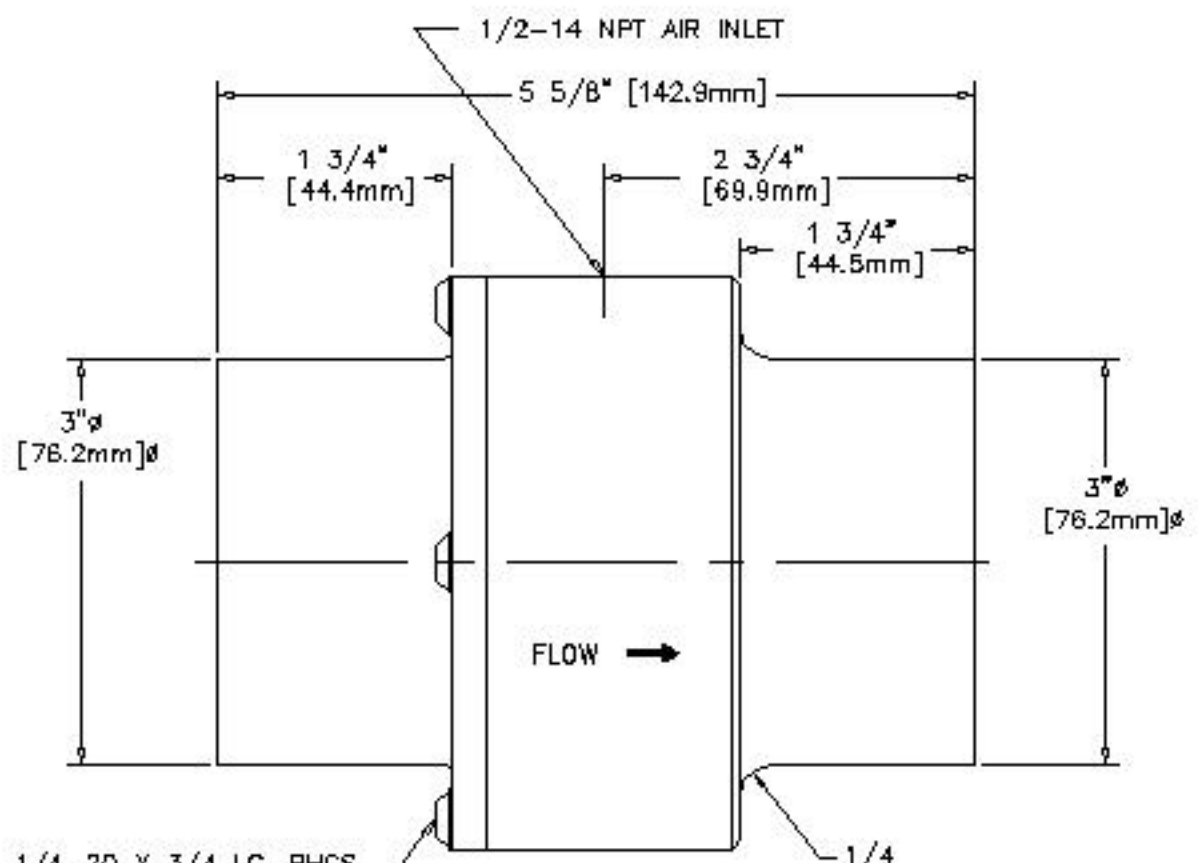

END VIEW

1/4-20 X 3/4 LG. BHCS
(4) PLACES EQUALLY SPACED
ON A 3-13/16" BOLT CIRCLE

SIDE VIEW

COPYRIGHT 1999 — EXAIR CORPORATION

EXAIR CORPORATION		
TITLE 3" ST. ST. LINE VAC		
DATE 2/23/98	DRAWING NUMBER DIM-6066	SCALE 1:1