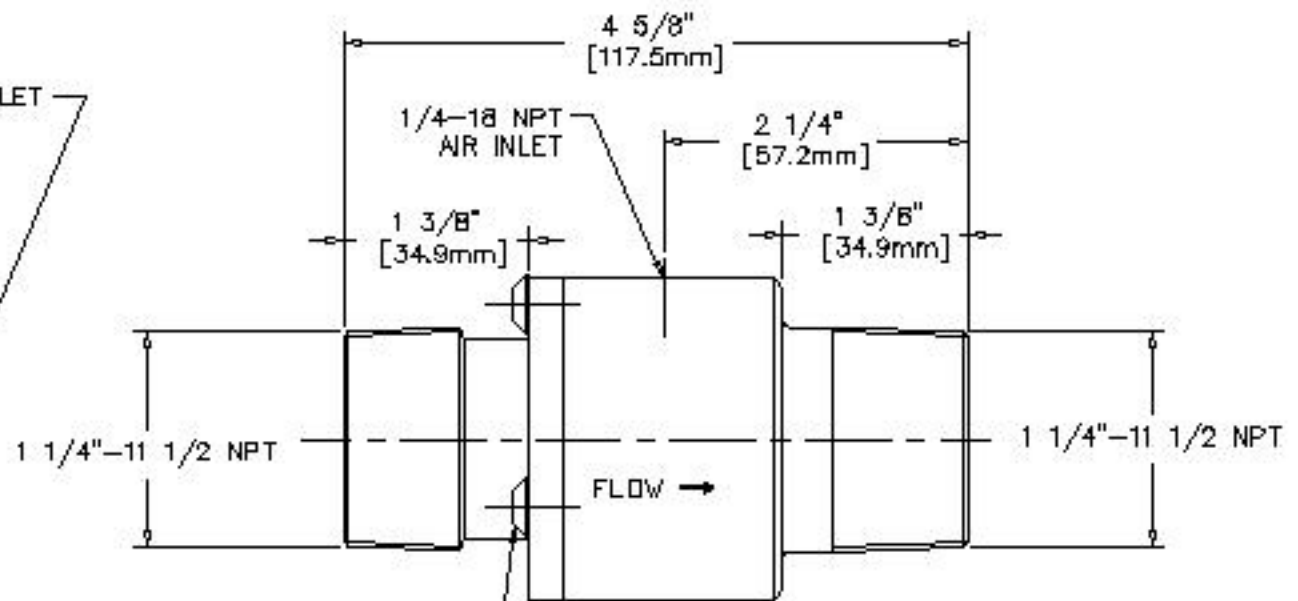

END VIEW

SIDE VIEW

1/4-20 X 3/4 LG. BHCS
 (3) PLACES EQUALLY SPACED
 ON A 2" [50.8mm] BOLT CIRCLE

COPYRIGHT 2001
 EXAIR CORPORATION

EXAIR CORPORATION		
TITLE 1-1/4" THREADED ALUMINUM LINE VAC		
DATE 7/11/01	DRAWING NUMBER DIM-140125	SCALE 1:1