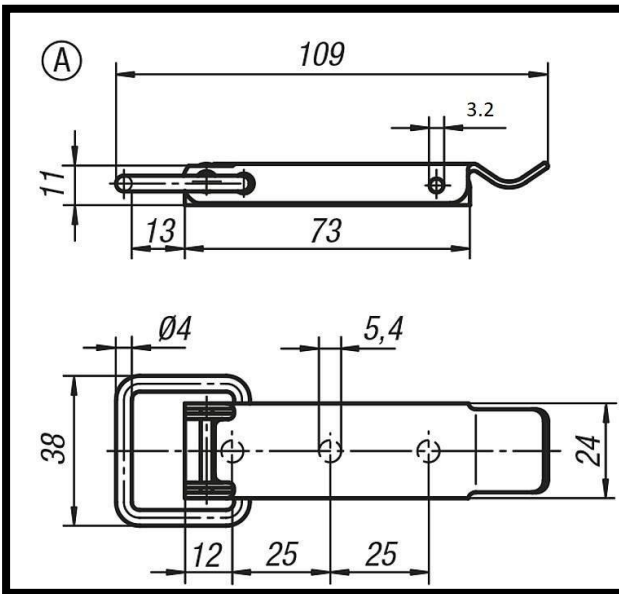

Medium Duty In Line Toggle Latch  
Part No. GH-45.1541092

**Product Description**

Light Duty Toggle Latch In Stainless Form A  
Length 109mm

**Key Features**

Overall Length: 109mm  
Load Capacity: 200daN

**Other Features**

Weight: 0.071Kg

**Material**

Toggle Latch: Stainless Steel

**What's In The Bag?**

Toggle Latch: GH-45.1541092  
Latch Plate:

[goodhanduk.co.uk](http://goodhanduk.co.uk)

01908 221 151