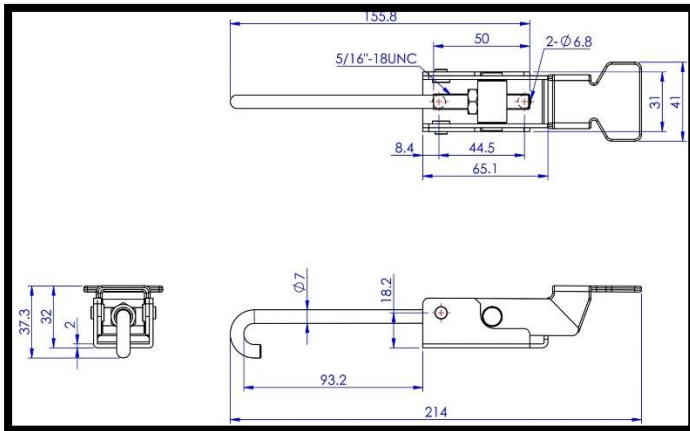

Hook Toggle Clamp

Part No. GH-40702

Product Description

Hook Toggle Clamp Size 190daN

Key Features

Overall Height: 37.3mm
Length: 214mm
Hook Diameter: 7mm
Holding Force: 190daN

Other Features

Weight: 0.25Kg

Material

Toggle Clamp: Steel
Hook: Steel
Latch Plate: Steel

What's In The Bag?

Toggle Clamp: GH-40702
Latch Plate:

goodhanduk.co.uk

01908 221 151