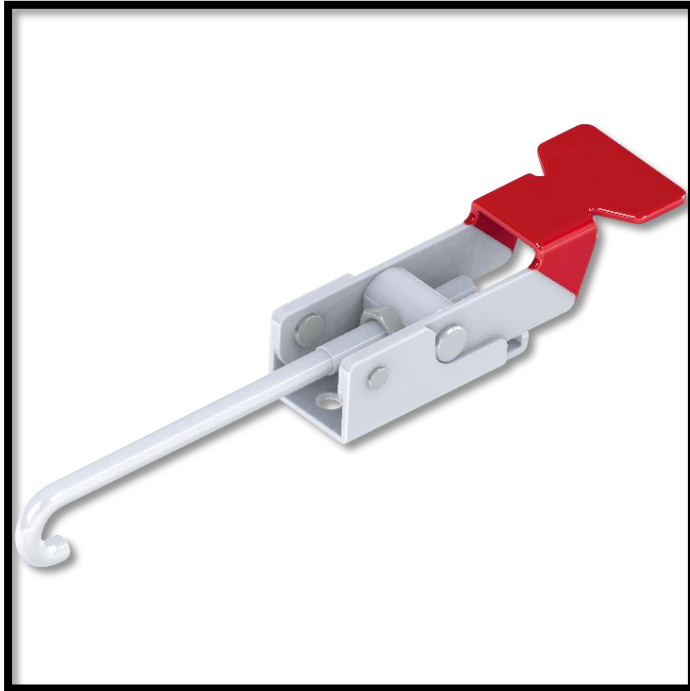

Hook Toggle Clamp

Part No. GH-40702

Product Description

Hook Toggle Clamp Size 190daN

Key Features

Overall Height: 37.3mm
Length: 214mm
Hook Diameter: 7mm
Holding Force: 190daN

Other Features

Weight: 0.25Kg

Material

Toggle Clamp: Steel
Hook: Steel
Latch Plate: Steel

What's In The Bag?

Toggle Clamp: GH-40702
Latch Plate:

goodhanduk.co.uk

01908 221 151