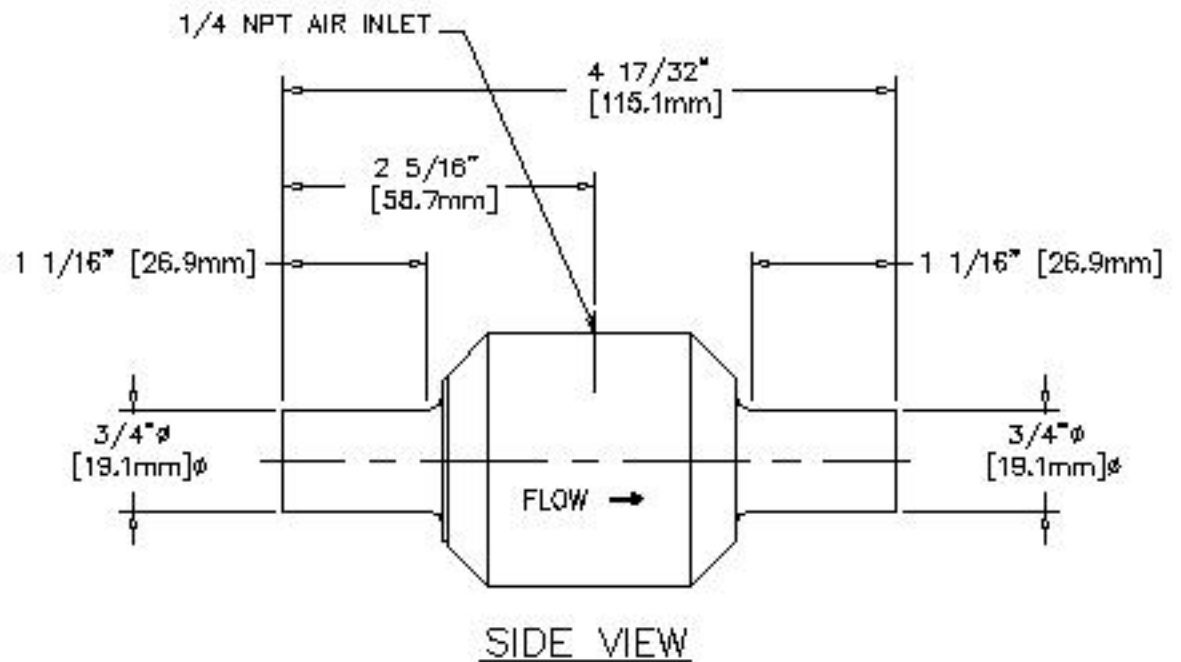

END VIEW

COPYRIGHT 2000  
EXAIR CORPORATION

<b>EXAIR CORPORATION</b>		
TITLE <b>3/4" LIGHT DUTY LINE VAC</b>		
DATE 10/24/00	DRAWING NUMBER DIM-130075	SCALE 1:1