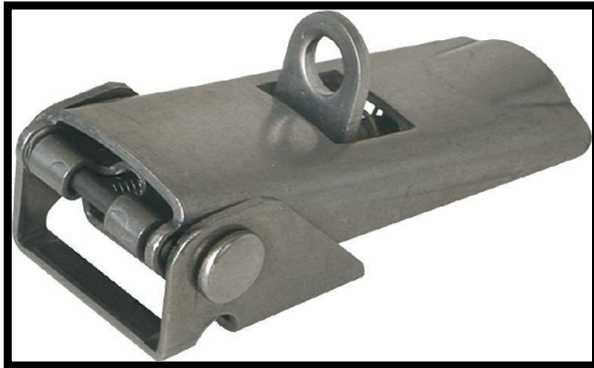

Light Duty Over Centre Adjustable
Toggle Latch
Part No. GH-47.3420602

Product Description

Adjustable Screw Latch In Stainless Padlock
Ring Length 59mm

Key Features

Overall Length: 59mm
Load Capacity: 100daN

Other Features

Weight: 0.051Kg

Material

Toggle Latch: Stainless Steel

What's In The Bag?

Toggle Latch: GH-47.3420602
Latch Plate:

goodhanduk.co.uk

01908 221 151