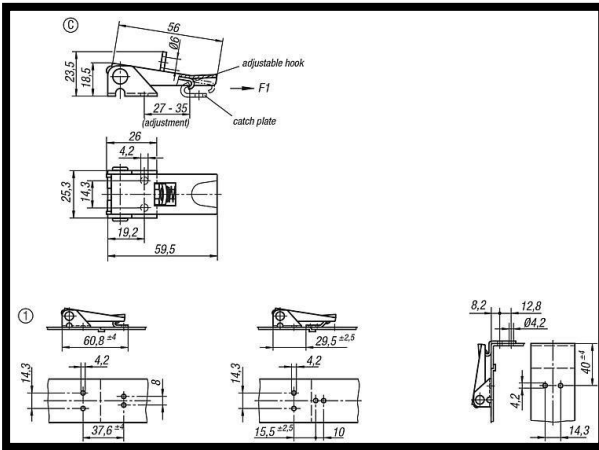

Light Duty Over Centre Adjustable
Toggle Latch
Part No. GH-47.3420602

Product Description

Adjustable Screw Latch In Stainless Padlock
Ring Length 59mm

Key Features

Overall Length: 59mm
Load Capacity: 100daN

Other Features

Weight: 0.051Kg

Material

Toggle Latch: Stainless Steel

What's In The Bag?

Toggle Latch: GH-47.3420602
Latch Plate:

goodhanduk.co.uk

01908 221 151