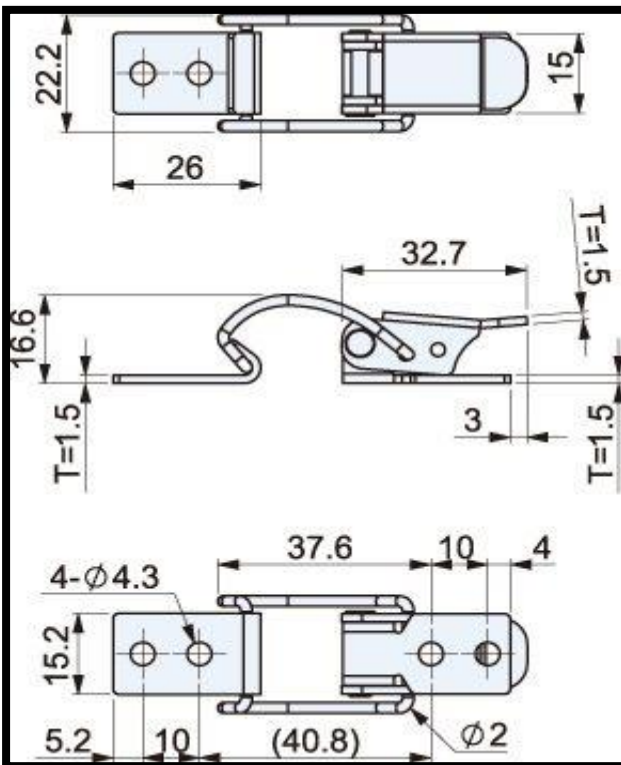

Spring Toggle Latches  
Part No. CS-19104

**Product Description**

Toggle Latch With Catch Plate In Stainless Steel L=70mm

**Key Features**

Overall Length: 70mm  
Load Capacity: 20daN

**Other Features**

Weight: 0.023Kg

**Material**

Toggle Latch: Stainless Steel

**What's In The Bag?**

Toggle Latch: CS-19104  
Latch Plate: CS-22-2

Spring Toggle Latches  
Part No. CS-19104

**GH GoodHand UK**

**GH GoodHand UK**

**[goodhanduk.co.uk](http://goodhanduk.co.uk)**