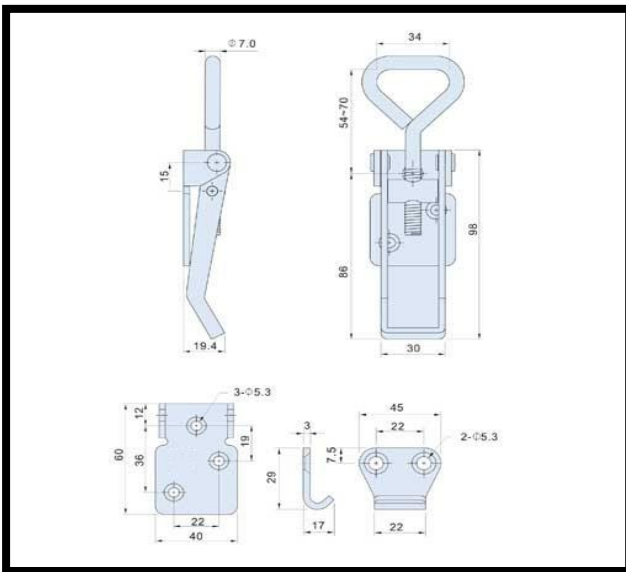

Adjustable Length Toggle Latch  
Part No. CT-0232

**Product Description**

Adjustable Latch With Catch Plate Zinc Plated L=139-155mm

**Key Features**

Overall Length: 139-155mm  
Load Capacity: 90daN

**Other Features**

Weight: 0.21Kg

**Material**

Toggle Latch: Zinc Plated Steel

**What's In The Bag?**

Toggle Latch: CT-0232  
Latch Plate: CT-0230-2

[goodhanduk.co.uk](http://goodhanduk.co.uk)

01908 221 151