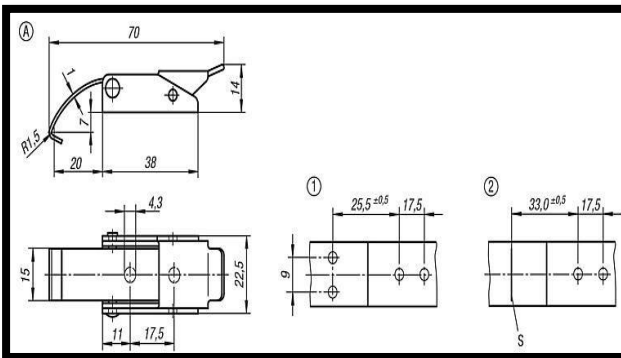

Light Duty Latch with Spring Clip GH-43
Part No. GH-43.1430701

GH GoodHand UK

Product Description

Toggle Latch With Spring Clip In Steel 70mm Overall Length

Key Features

Overall Length: 70mm
Load Capacity: 50daN

Other Features

Weight: 0.037Kg

Material

Toggle Latch: Steel

What's In The Bag?

Toggle Latch: GH-43.1430701
Latch Plate:

GH GoodHand UK

goodhanduk.co.uk