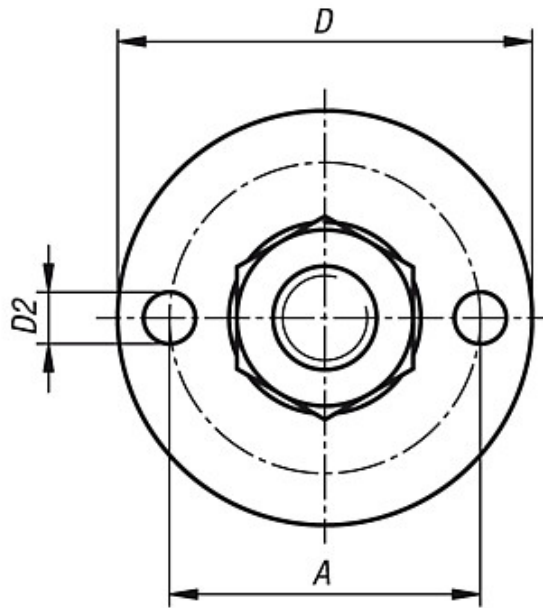

**Swivel feet with borehole**

Item description/product images

---

**Description**

Swivel feet with borehole

Drawings

with hole

Overview of items

Order No.	Surface finish	A	D	D1	D2	H	SW	L
K0678.13008X	with borehole	24,3	30	M8	4	11	13	16/20/30/40/50
K0678.13010X	with borehole	24,3	30	M10	4	12,5	17	16/20/30/40/50/60
K0678.14008X	with borehole	30	40	M8	5	11	13	16/20/30/40/50
K0678.14010X	with borehole	30	40	M10	5	11	17	16/20/30/40/50/60
K0678.15008X	with borehole	35	50	M8	5,5	12,5	13	16/20/30/40/50
K0678.15010X	with borehole	35	50	M10	5,5	14	17	16/20/30/40/50/60
K0678.16008X	with borehole	46	60	M8	5,5	13,5	13	16/20/30/40/50
K0678.16010X	with borehole	46	60	M10	5,5	15	17	16/20/30/40/50/60

## Swivel feet with borehole

Overview of items

---