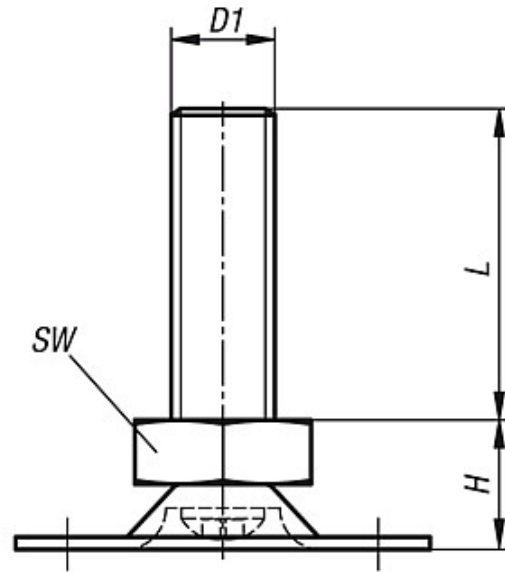

**Swivel feet with borehole**

Item description/product images

---

**Description**

Swivel feet with borehole

Drawings

with hole

Overview of items

Order No.	Surface finish	A	D	D1	D2	H	SW	L
K0678.13008X	with borehole	24,3	30	M8	4	11	13	16/20/30/40/50
K0678.13010X	with borehole	24,3	30	M10	4	12,5	17	16/20/30/40/50/60
K0678.14008X	with borehole	30	40	M8	5	11	13	16/20/30/40/50
K0678.14010X	with borehole	30	40	M10	5	11	17	16/20/30/40/50/60
K0678.15008X	with borehole	35	50	M8	5,5	12,5	13	16/20/30/40/50
K0678.15010X	with borehole	35	50	M10	5,5	14	17	16/20/30/40/50/60
K0678.16008X	with borehole	46	60	M8	5,5	13,5	13	16/20/30/40/50
K0678.16010X	with borehole	46	60	M10	5,5	15	17	16/20/30/40/50/60