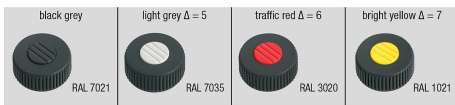

Knurled knobs

Item description/product images

Drawings