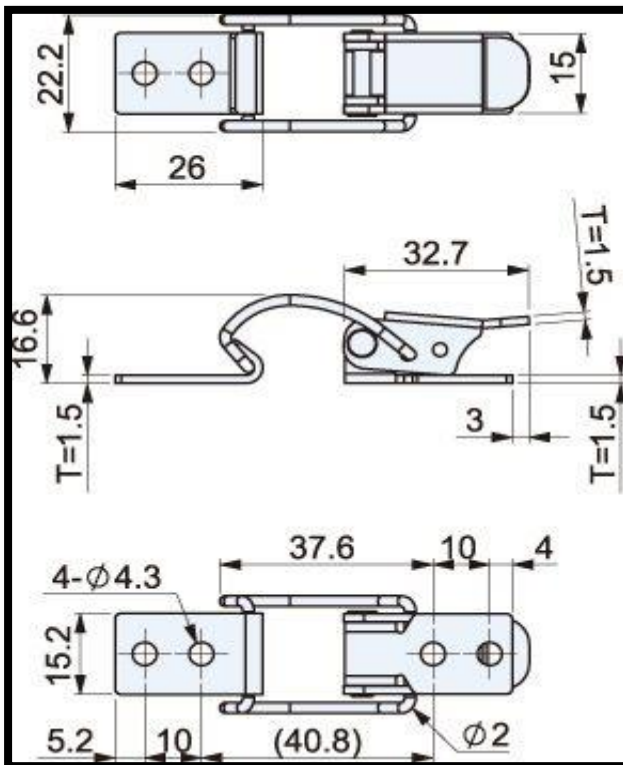

Spring Toggle Latches

Part No. CT-19104

Product Description

Toggle Latch With Catch Plate Zinc Plated
L=70mm

Key Features

Overall Length: 70mm
Load Capacity: 22daN

Other Features

Weight: 0.023Kg

Material

Toggle Latch: Zinc Plated Steel

What's In The Bag?

Toggle Latch: CT-19104
Latch Plate: CT-22-2

Spring Toggle Latches
Part No. CT-19104

GH GoodHand UK

GH GoodHand UK

goodhanduk.co.uk