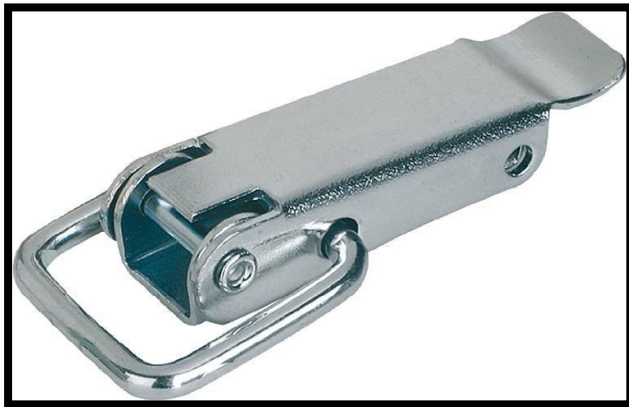

Light Duty In Line Toggle Latch  
Part No. GH-44.1330571

### Product Description

Light Duty Toggle Latch In Steel Form A  
Length 57mm

### Key Features

Overall Length: 57mm  
Load Capacity: 100daN

### Material

Toggle Latch: Steel