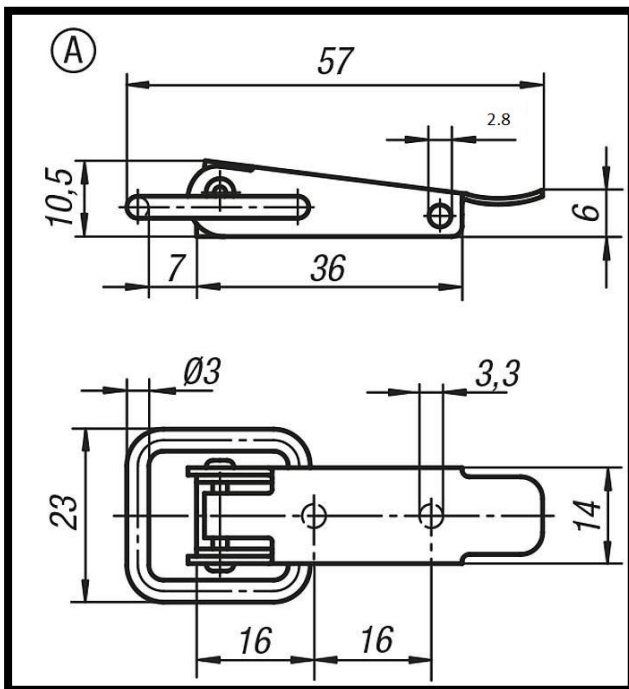

Light Duty In Line Toggle Latch  
Part No. GH-44.1330571

### Product Description

Light Duty Toggle Latch In Steel Form A  
Length 57mm

### Key Features

Overall Length: 57mm  
Load Capacity: 100daN

### Other Features

Weight: 0.017Kg