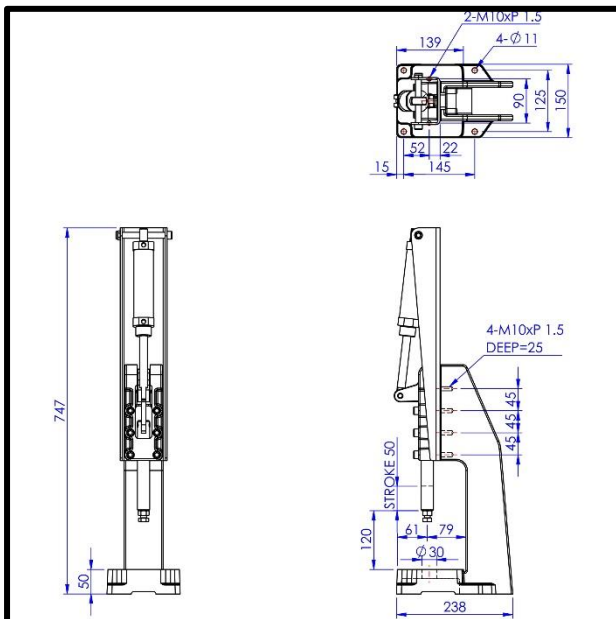

Pneumatic Toggle Press
Part No. GH-32500-PRA

Product Description

Pneumatic Toggle Press Plunger
Stroke 50mm Size 2500daN

Key Features

Stroke: 50mm
Holding Force: 2500daN

Other Features

Air Inlet: 1/8NPT
Max Cylinder Pressure: 9Kgf/cm³
Weight: 19.62Kg

Material

Clamp: Steel
Spindle: Steel

Whats In The Bag?

Press Frame: GH-32500MB
Toggle Clamp: GH-32500HL-A
Spindle: SA-127515

goodhanduk.co.uk

01908 221 151

Pneumatic Toggle Press
Part No. GH-32500-PRA

GH GoodHand UK