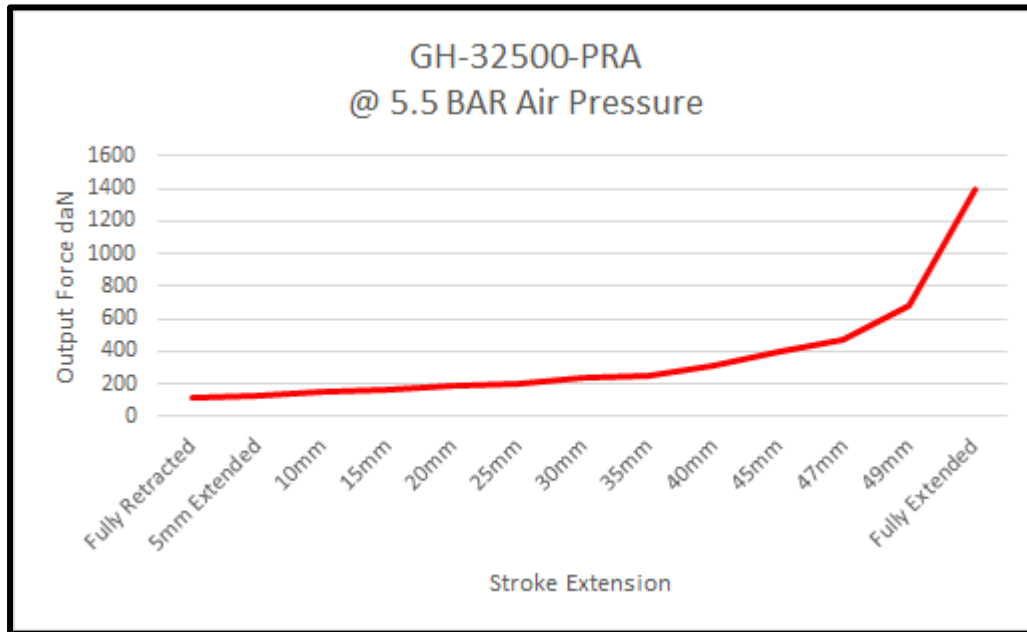

Pneumatic Toggle Press
Part No. GH-32500-PRA

Product Description

Pneumatic Toggle Press Plunger
Stroke 50mm Size 2500daN

Key Features

Stroke: 50mm
Holding Force: 2500daN

Other Features

Air Inlet: 1/8NPT
Max Cylinder Pressure: 9Kgf/cm³
Weight: 19.62Kg

Material

Clamp: Steel
Spindle: Steel

Whats In The Bag?

Press Frame: GH-32500MB
Toggle Clamp: GH-32500HL-A
Spindle: SA-127515

goodhanduk.co.uk

01908 221 151

Pneumatic Toggle Press
Part No. GH-32500-PRA

GH GoodHand UK