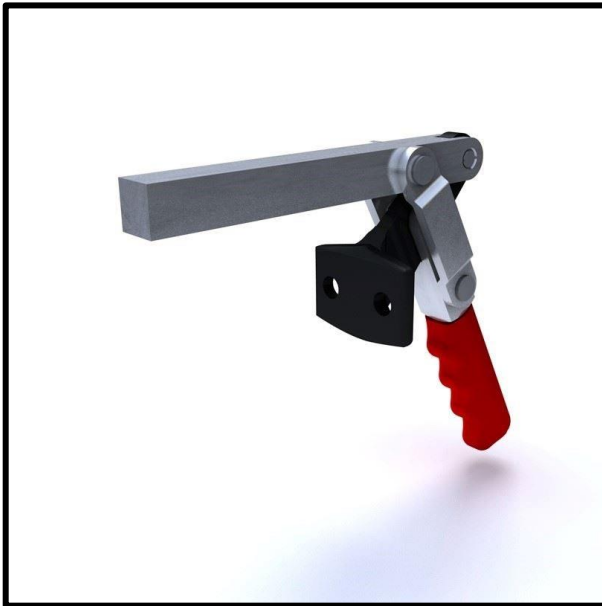

Pull Back / Flip-Flop Clamp
Part No. GH-75027-SM

Product Description

Drop Handle Toggle Clamp Side
Mounting Size 450daN

Key Features

Overall Height:	168mm
Arm Length:	103mm
Underarm Height:	65.1mm
Holding Force:	450daN

Other Features

Arm Opens:	195°
Handle Opens:	59°
Weight:	1.19Kg

Material

Toggle Clamp:	Zinc Plated Mild Steel
Handle:	uPVC

Whats In The Bag?

Toggle Clamp:	GH-75027-SM
---------------	-------------

goodhanduk.co.uk