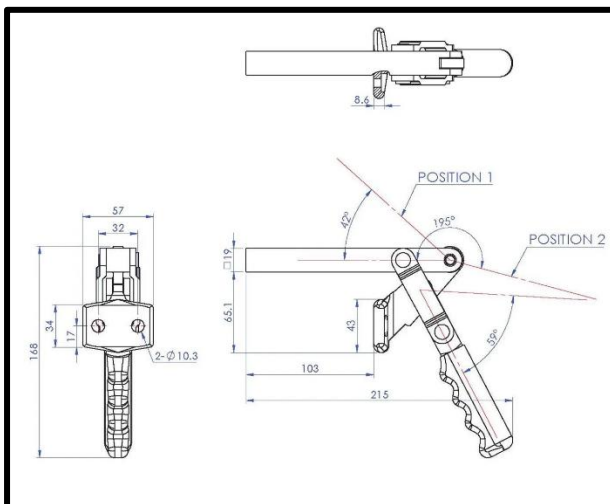

Pull Back / Flip-Flop Clamp
Part No. GH-75027-SM

Product Description

Drop Handle Toggle Clamp Side
Mounting Size 450daN

Key Features

Overall Height:	168mm
Arm Length:	103mm
Underarm Height:	65.1mm
Holding Force:	450daN

Other Features

Arm Opens:	195°
Handle Opens:	59°
Weight:	1.19Kg

Material

Toggle Clamp:	Zinc Plated Mild Steel
Handle:	uPVC

Whats In The Bag?

Toggle Clamp:	GH-75027-SM
---------------	-------------

goodhanduk.co.uk