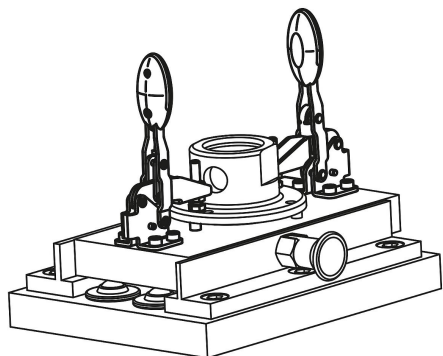

## Toggle clamps horizontal with safety interlock with flat foot and adjustable clamping spindle, stainless steel

Item description/product images

#### Material:

Stainless steel.  
Grip polyamide.  
Unlocking bracket TPE.

#### Note:

Maintenance-free high quality link bushings. Sustainable constant force during opening and closing. Optimum stability through the conical, U-profile clamping arm. Including internal bar lock with automatic safety catch.