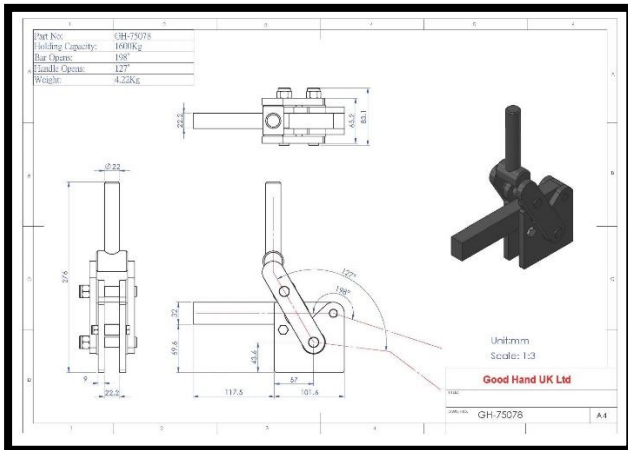

Heavy Duty Vertical Toggle Clamp Part No. GH-75078

Product Description

Heavy Duty Toggle Clamp Straight Base Solid
Arm Size 1600daN

Key Features

Overall Height: 276mm
Underarm Height: 69.6mm
Arm Length: 117.5mm
Holding Force: 1600daN

Other Features

Arm Opens: 199°
Handle Opens: 127°
Weight: 4.20Kg

Material

Toggle Clamp: Cast Iron
Spindle:
Handle:
Flanged Washers:

Whats In The Bag?

Toggle Clamp: GH-75078
Spindle:
2x Flanged Washers:

goodhanduk.co.uk