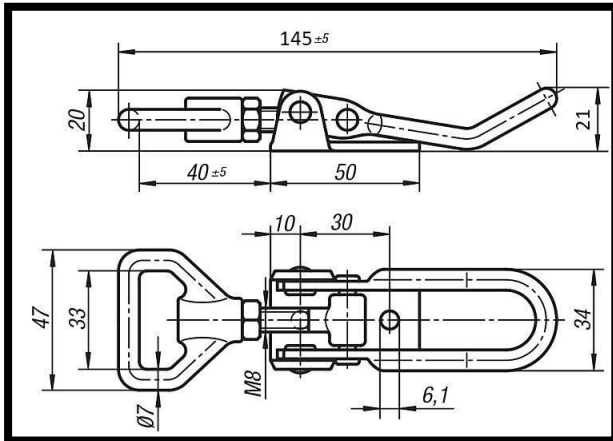

Medium Duty Adjustable Toggle Latch
Part No. GH-51.1611452

Product Description

Medium Duty Adjustable Hook Latch In
Stainless Length 145mm

Key Features

Overall Length: 145mm
Load Capacity: 650daN

Other Features

Weight: 0.174Kg

Material

Toggle Latch: Stainless Steel

What's In The Bag?

Toggle Latch: GH-51.1611452

goodhanduk.co.uk

01908 221 151