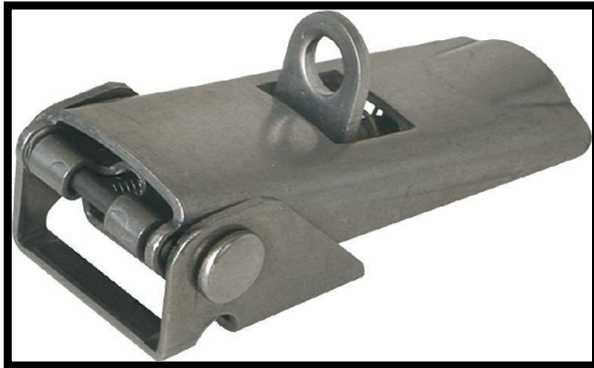

Light Duty Over Centre Adjustable
Toggle Latch
Part No. GH-47.3420601

Product Description

Adjustable Screw Latch In Steel Padlock Ring
Length 59mm

Key Features

Overall Length: 59mm
Load Capacity: 100daN

Other Features

Weight: 0.051Kg

Material

Toggle Latch: Steel

What's In The Bag?

Toggle Latch: GH-47.3420601
Latch Plate:

goodhanduk.co.uk

01908 221 151