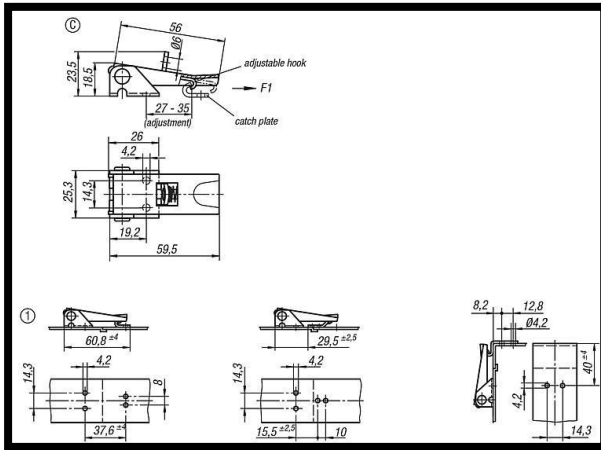

Light Duty Over Centre Adjustable
Toggle Latch
Part No. GH-47.3420601

Product Description

Adjustable Screw Latch In Steel Padlock Ring
Length 59mm

Key Features

Overall Length: 59mm
Load Capacity: 100daN

Other Features

Weight: 0.051Kg

Material

Toggle Latch: Steel

What's In The Bag?

Toggle Latch: GH-47.3420601
Latch Plate:

goodhanduk.co.uk

01908 221 151