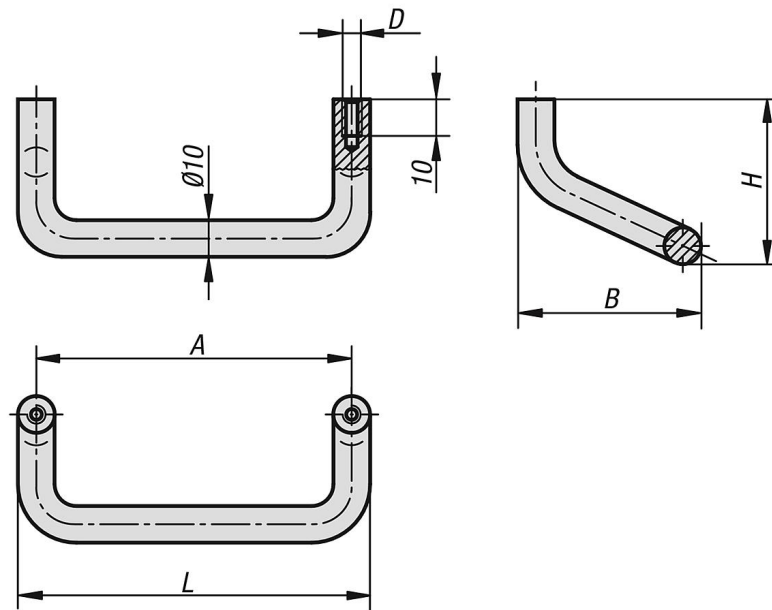

Pull handles angled

Item description/product images

Description

Material:
Aluminium.

Version:
Matt-finished, anodised black or natural tone.

Drawings

Overview of items

Pull handles angled

Order No.	Main colour	A	B	D	H	L	Load capacity N
K0219.08601	black	86	40	M5	45	96	500
K0219.12001	black	120	40	M5	45	130	500
K0219.18001	black	180	40	M5	45	190	500
K0219.08603	natural	86	40	M5	45	96	500
K0219.12003	natural	120	40	M5	45	130	500
K0219.18003	natural	180	40	M5	45	190	500