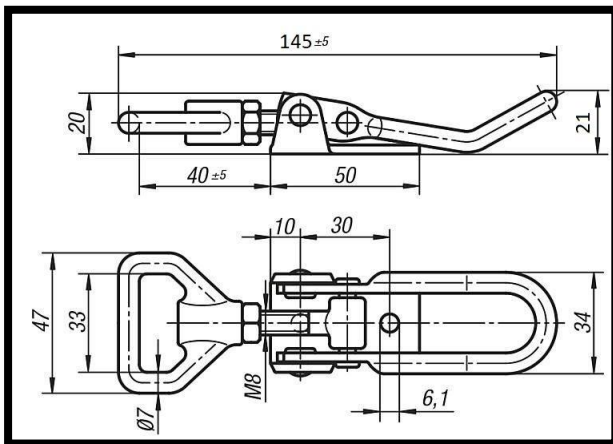

Medium Duty Adjustable Toggle Latch
Part No. GH-51.1611451

Product Description

Medium Duty Adjustable Hook Latch In Steel
Length 145mm

Key Features

Overall Length: 145mm
Load Capacity: 650daN

Other Features

Weight: 0.18Kg

Material

Toggle Latch: Steel

What's In The Bag?

Toggle Latch: GH-51.1611451

goodhanduk.co.uk

01908 221 151