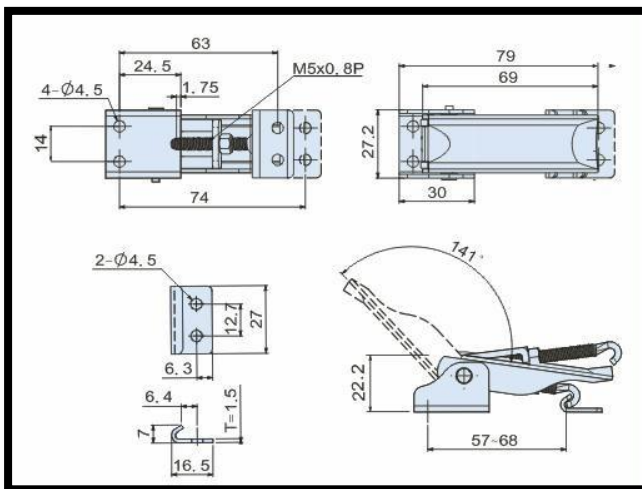

What's In The Bag?

Toggle Latch: CT-21217
Latch Plate:

goodhanduk.co.uk

01908 221 151