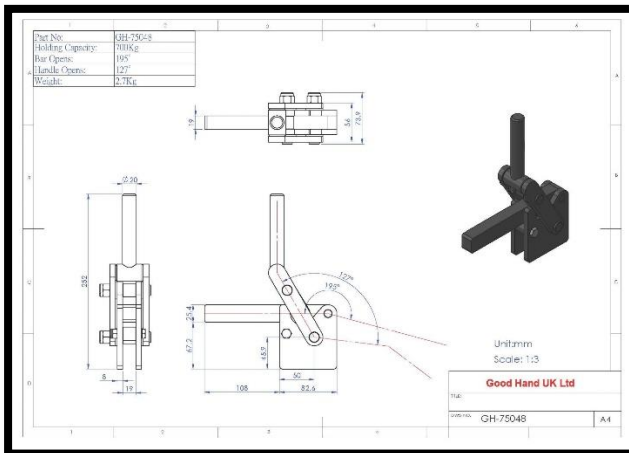

Heavy Duty Vertical Toggle Clamp Part No. GH-75048

Product Description

Heavy Duty Toggle Clamp Straight Base Solid
Arm Size 700daN

Key Features

Overall Height: 252mm
Underarm Height: 67.2mm
Arm Length: 108mm
Holding Force: 700daN

Other Features

Arm Opens: 192°
Handle Opens: 123°
Weight: 2.70Kg

Material

Toggle Clamp: Cast Iron
Spindle:
Handle:
Flanged Washers:

Whats In The Bag?

Toggle Clamp: GH-75048
Spindle:
2x Flanged Washers:

goodhanduk.co.uk