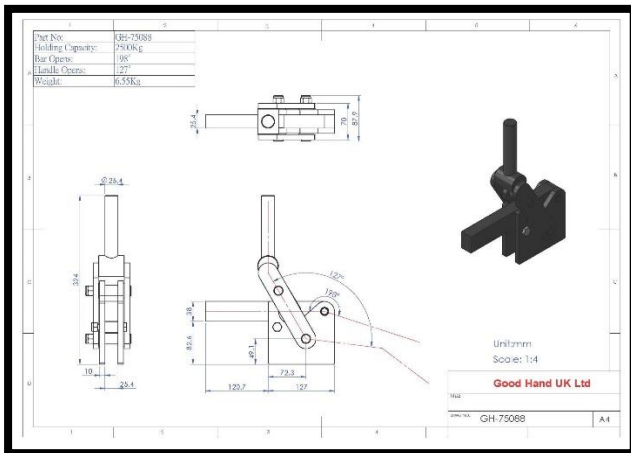

Heavy Duty Vertical Toggle Clamp Part No. GH-75088

Product Description

Heavy Duty Toggle Clamp Straight Base Solid
Arm Size 2500daN

Key Features

Overall Height: 324mm
Underarm Height: 82.6mm
Arm Length: 120.7mm
Holding Force: 2500daN

Other Features

Arm Opens: 196°
Handle Opens: 125°
Weight: 6.50Kg

Material

Toggle Clamp: Cast Iron
Spindle:
Handle:
Flanged Washers:

Whats In The Bag?

Toggle Clamp: GH-75088
Spindle:
2x Flanged Washers:

goodhanduk.co.uk