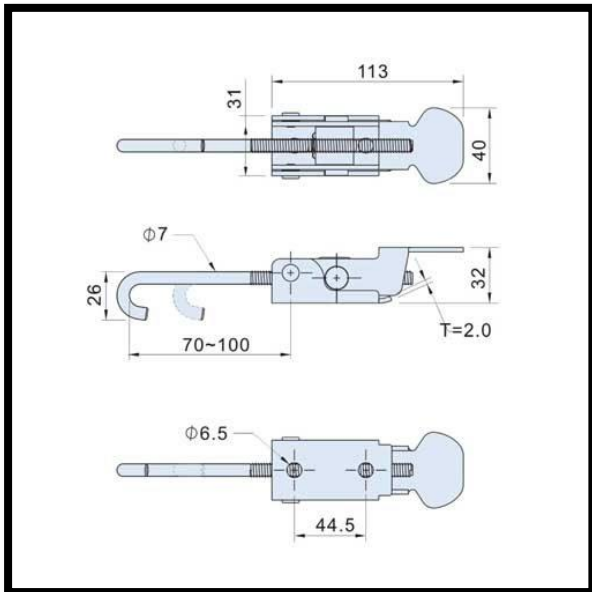

Adjustable Hook Toggle Latch Part No. CT-0720

Product Description

Adjustable Hook Toggle Latch Zinc Plated
L=70-100mm

Key Features

Overall Length: 70-100mm
Load Capacity: 100daN

Other Features

Weight: 0.217Kg

Material

Toggle Latch: Zinc Plated Steel

What's In The Bag?

Toggle Latch: CT-0720
Latch Plate:

goodhanduk.co.uk

01908 221 151