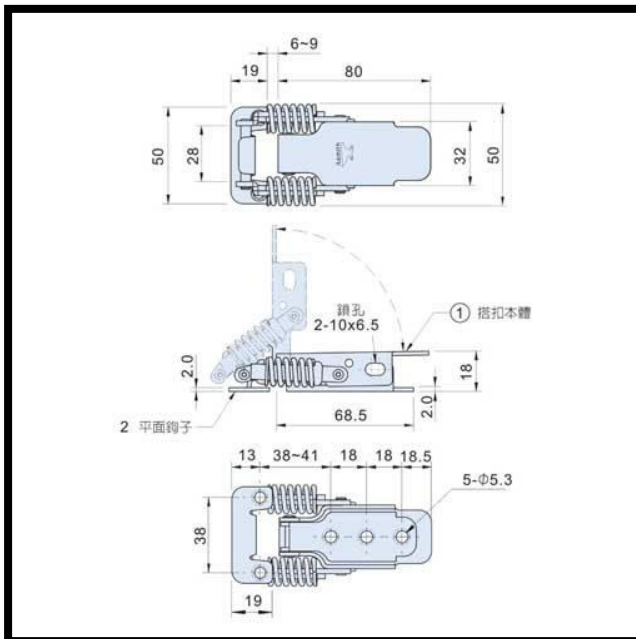

Draw Latch Spring Loaded Type Part No. CT-0130

Product Description

Spring Loaded Latch With Catch Plate Zinc Plated L=99mm

Key Features

Overall Length: 99mm
Load Capacity: 36daN

Other Features

Weight: 0.126Kg

Material

Toggle Latch: Zinc Plated Steel

What's In The Bag?

Toggle Latch: CT-0130
Latch Plate: CT-0130-2

goodhanduk.co.uk

01908 221 151