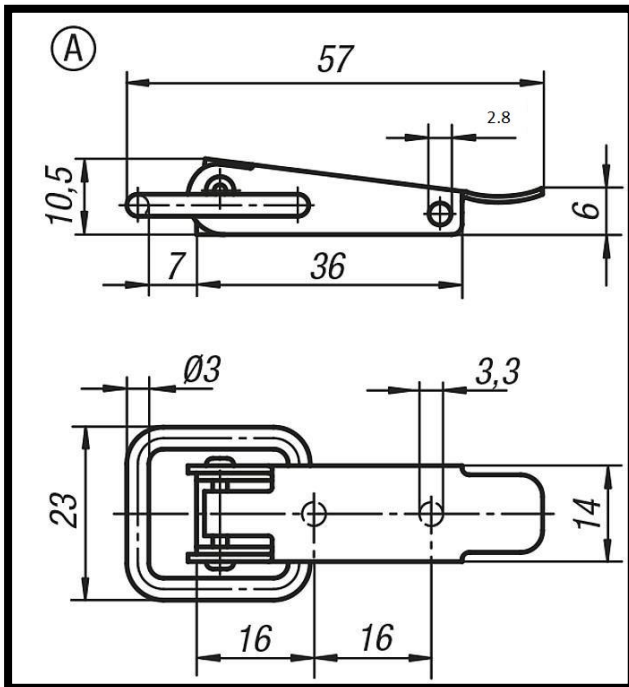

Light Duty In Line Toggle Latch  
Part No. GH-44.1330572

### Product Description

Light Duty Toggle Latch In Stainless Form A  
Length 57mm

### Key Features

Overall Length: 57mm  
Load Capacity: 100daN

### Other Features

Weight: 0.017Kg