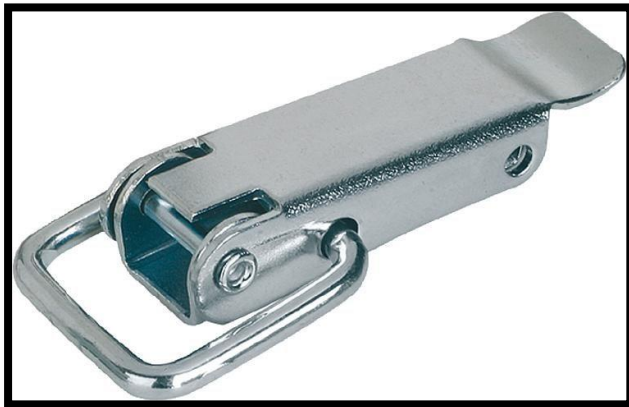

Light Duty In Line Toggle Latch  
Part No. GH-44.1330572

### Product Description

Light Duty Toggle Latch In Stainless Form A  
Length 57mm

### Key Features

Overall Length: 57mm  
Load Capacity: 100daN

### Material

Toggle Latch: Stainless Steel