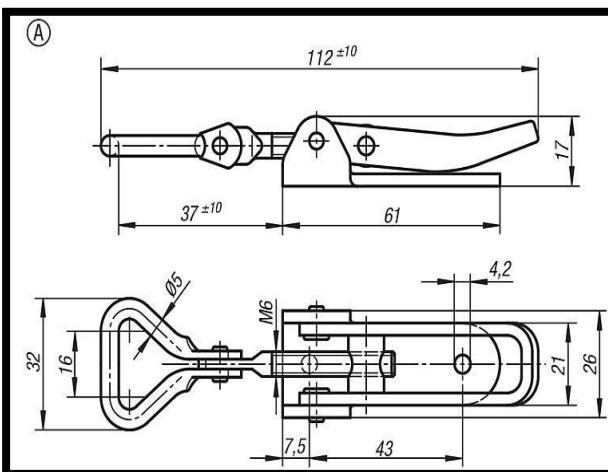

Light Duty Adjustable Toggle Latch
Part No. GH-50.1421122

Product Description

Light Duty Adjustable Hook In Stainless Steel
Length 112mm

Key Features

Overall Length: 112mm
Load Capacity: 100daN

Other Features

Weight: 0.082Kg

Material

Toggle Latch: Stainless Steel

What's In The Bag?

Toggle Latch: GH-50.1421122

goodhanduk.co.uk

01908 221 151