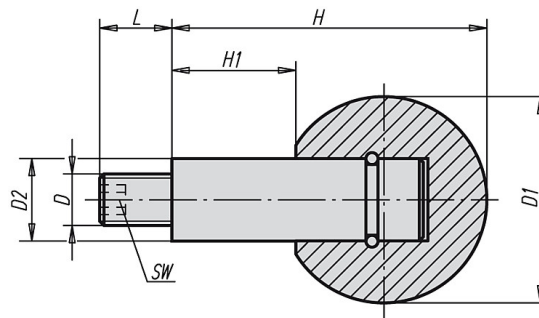

Revolving handles short version

Item description/product images

Description

Material, surface finish:

Ball in Duroplast PF 31, black shiny finish.

Steel bolts, blue chromated.

Drawings

Overview of items

Order No.	D	D1	D2	H	H1	L	SW	Approx. weight kg
K0726.061	M6	25	10	37,5	15	11	3	0,035
K0726.081	M8	32	13	48	19	13	4	0,070
K0726.101	M10	40	16	61	24	14	5	0,125
K0726.121	M12	50	20	78	31	21	6	0,215