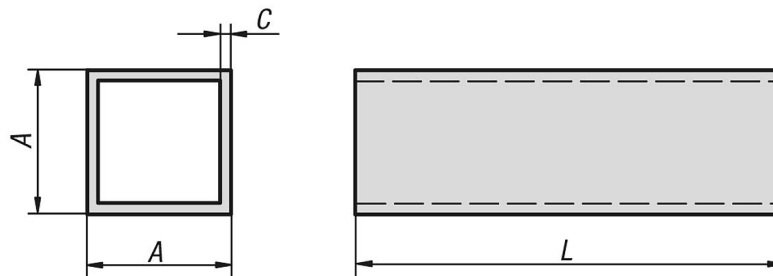

### Description

**Material:**  
Aluminium profile.

**Version:**  
Silver anodised.

**Note:**  
These square tubes are designed to suit our tube connectors.

**On request:**  
- Other lengths (L max. 4000 mm)

### Drawings