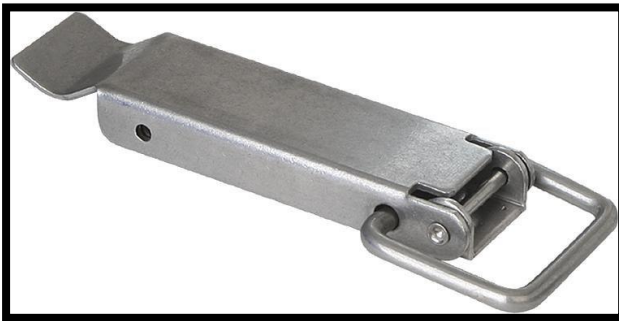

Medium Duty In Line Toggle Latch Part No. GH-45.1541091

Product Description

Light Duty Toggle Latch In Steel Form A
Length 109mm

Key Features

Overall Length: 109mm
Load Capacity: 200daN

Other Features

Weight: 0.074Kg

Material

Toggle Latch: Steel

What's In The Bag?

Toggle Latch: GH-45.1541091
Latch Plate:

goodhanduk.co.uk

01908 221 151