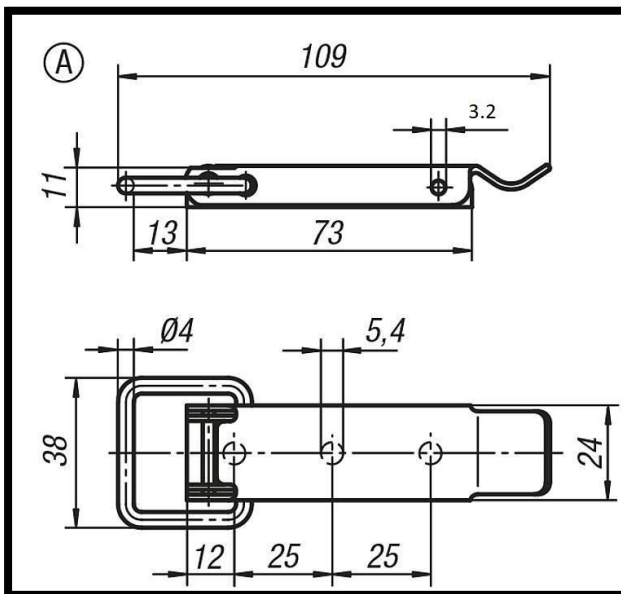

Medium Duty In Line Toggle Latch Part No. GH-45.1541091

Product Description

Light Duty Toggle Latch In Steel Form A
Length 109mm

Key Features

Overall Length: 109mm
Load Capacity: 200daN

Other Features

Weight: 0.074Kg

Material

Toggle Latch: Steel

What's In The Bag?

Toggle Latch: GH-45.1541091
Latch Plate:

goodhanduk.co.uk

01908 221 151