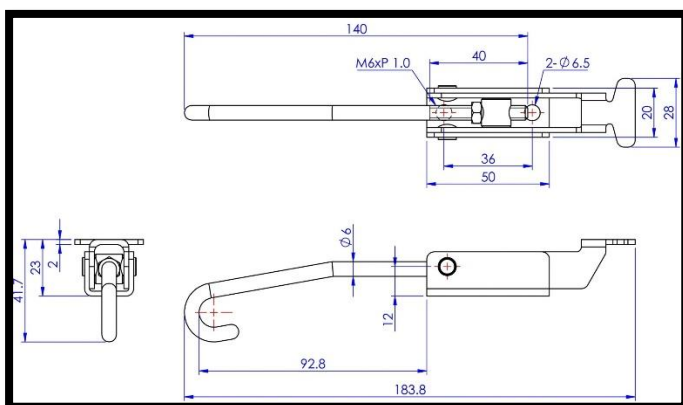

Hook Toggle Clamp

Part No. GH-40402

Product Description

Hook Toggle Clamp Size 130daN

Key Features

Overall Height: 41.7mm
Length: 183.8mm
Hook Diameter: 6mm
Holding Force: 130daN

Other Features

Weight: 0.13Kg

Material

Toggle Clamp: Steel
Hook: Steel
Latch Plate: Steel

What's In The Bag?

Toggle Clamp: GH-40402
Latch Plate:

goodhanduk.co.uk

01908 221 151