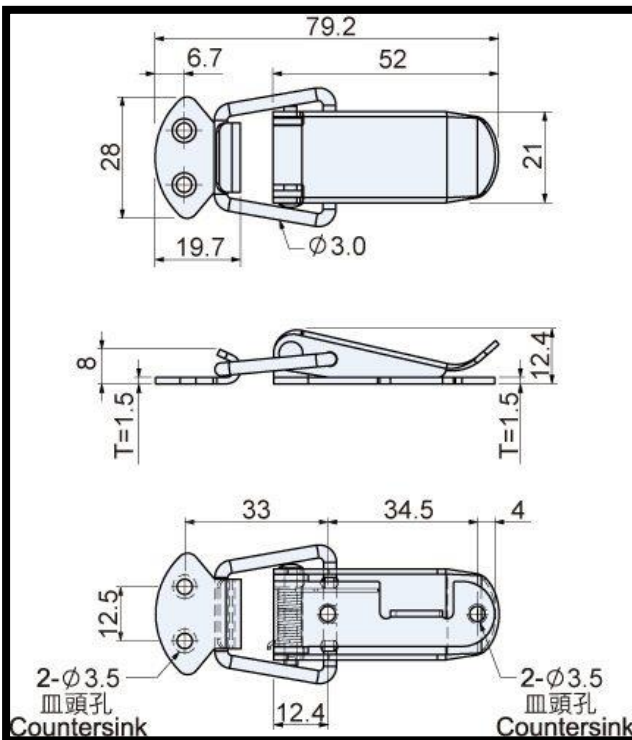

In Line Toggle Latch
Part No. CT-0320

GH GoodHand **UK**

Product Description

In Line Toggle Latch With Catch Plate Zinc Plated L=79mm

Key Features

Overall Length: 79mm
Load Capacity: 15daN

Other Features

Weight: 0.036Kg

Material

Toggle Latch: Zinc Plated Steel

What's In The Bag?

Toggle Latch: CT-0320
Latch Plate: CT-0320-2

GH GoodHand **UK**

goodhanduk.co.uk

01908 221 151