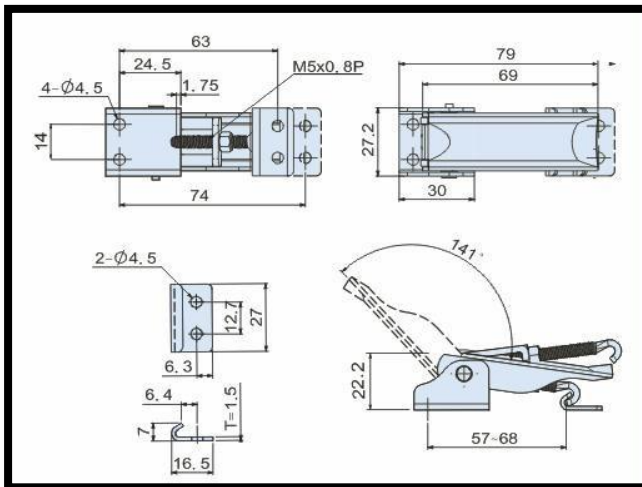

Adjustable Under Centre Latches Part No. CS-21217

Product Description

Under Centre Latch With Catch Plate In
Stainless Steel L=79mm

Key Features

Overall Length: 79mm
Load Capacity: 70daN

Other Features

Weight: 0.078Kg

Material

Toggle Latch: Stainless Steel

What's In The Bag?

Toggle Latch: CS-21217
Latch Plate:

goodhanduk.co.uk

01908 221 151