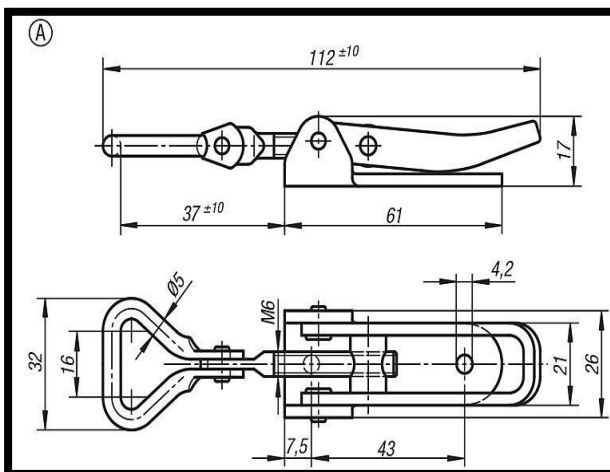

Light Duty Adjustable Toggle Latch  
Part No. GH-50.1421121

**Product Description**

Light Duty Adjustable Hook In Steel Length  
112mm

**Key Features**

Overall Length: 112mm  
Load Capacity: 100daN

**Other Features**

Weight: 0.091Kg

**Material**

Toggle Latch: Steel

**What's In The Bag?**

Toggle Latch: GH-50.1421121

[goodhanduk.co.uk](http://goodhanduk.co.uk)

01908 221 151