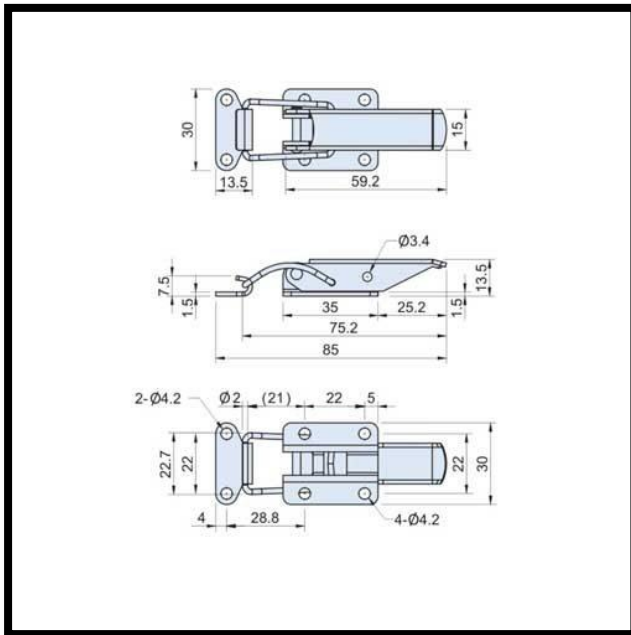

Spring Toggle Latches Part No. CS-27100-A

Product Description

Spring Latch With Catch Plate In Stainless Steel L=85mm

Key Features

Overall Length: 85mm
Load Capacity: 30daN

Other Features

Weight: 0.040Kg

Material

Toggle Latch: Stainless Steel

What's In The Bag?

Toggle Latch: CS-27100-A
Latch Plate: CS-27100-2

goodhanduk.co.uk

01908 221 151