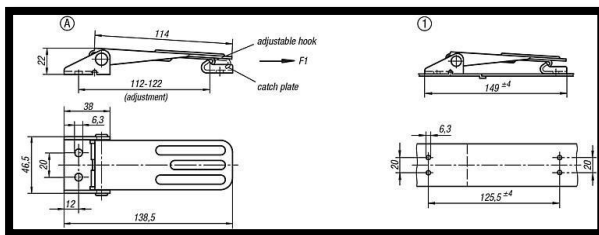

Medium Duty Over Centre Adjustable  
Toggle Latch  
Part No. GH-48.1631391

### Product Description

Adjustable Screw Latch In Steel No Lock  
Length 138mm

### Key Features

Overall Length: 138mm  
Load Capacity: 400daN

### Other Features

Weight: 0.185Kg