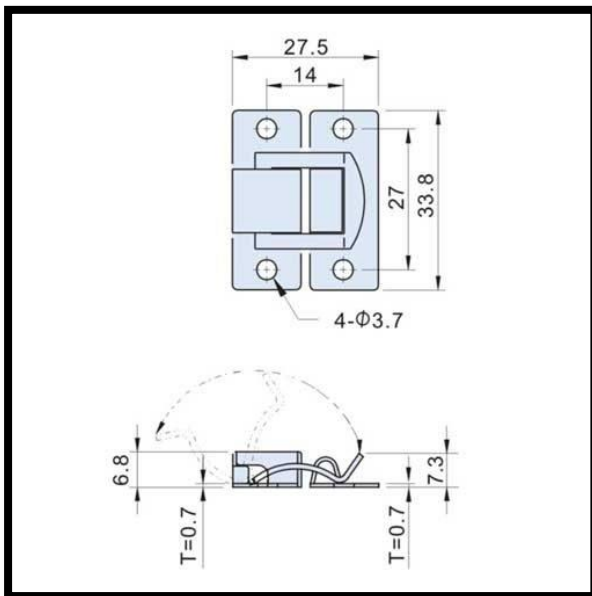

Light Duty Toggle Latch  
Part No. C-1810

### Product Description

Light Duty Toggle Latch Nickel Plated Overall Length 28mm

### Key Features

Overall Length: 28mm  
Load Capacity: daN

### Other Features

Weight: 0.009Kg